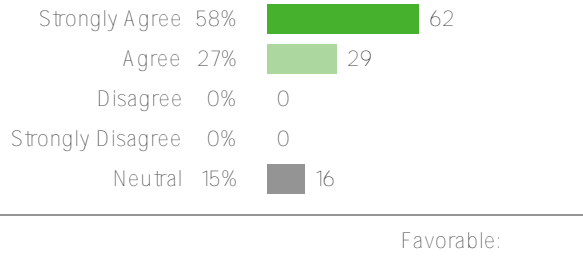

108 responses

District average:

Washington Elementary School
District