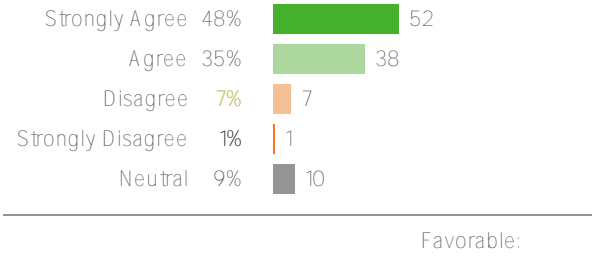

108 responses

District average:

Washington Elementary School
District