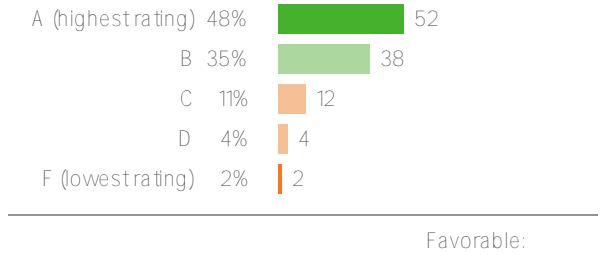

Lookout Mountain

2023-2024 Family Survey
Fall 2023

Washington Elementary
School District

108 responses

District average:

Washington Elementary School
 District

108 responses

District average: