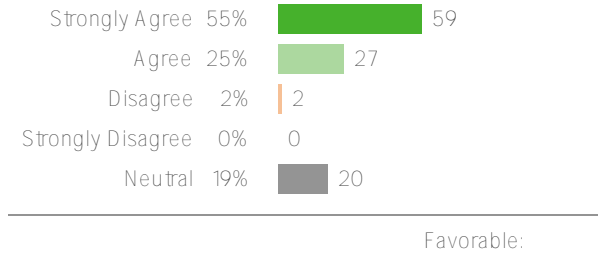

108 responses

District average:

Washington Elementary School
District