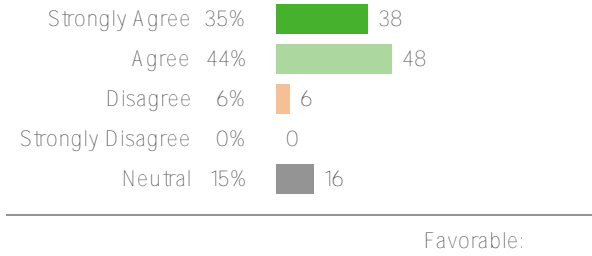

108 responses

District average:

Washington Elementary School
District