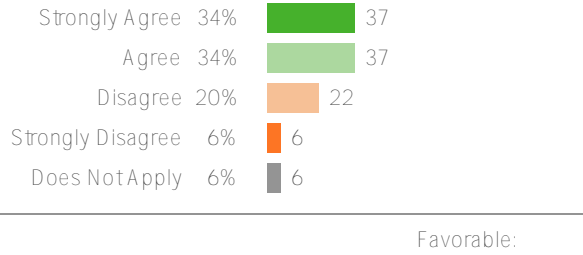

108 responses

District average:

Washington Elementary School
District