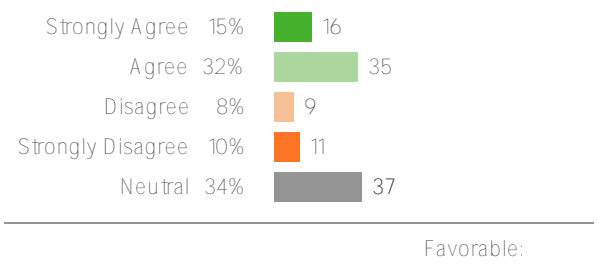

Favorable:

108 responses

District average: Washington Elementary School District

108 responses

District average:

Washington Elementary School
District

108 responses

District average: