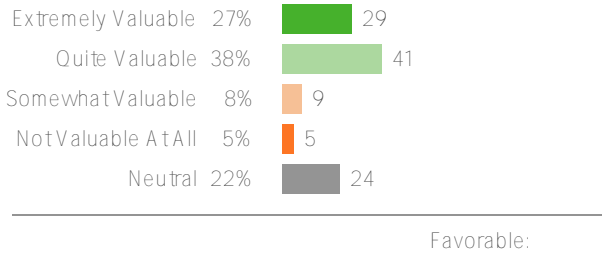

Lookout Mountain

2023-2024 Family Survey
Fall 2023

Washington Elementary
School District

108 responses

District average:

Washington Elementary School
 District

108 responses

District average: