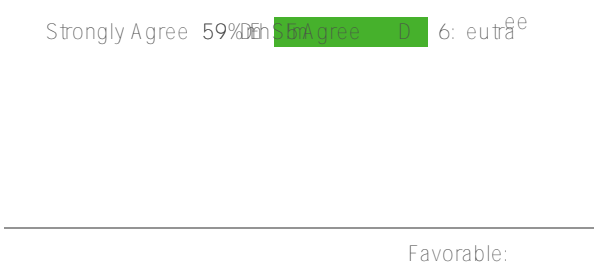

108 responses

District average: Washington Elementary School District