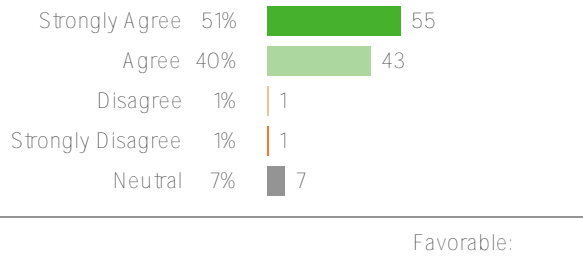

108 responses

District average:

Washington Elementary School
District