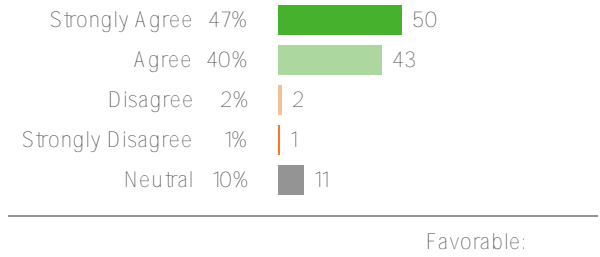

108 responses

District average:

Washington Elementary School
District