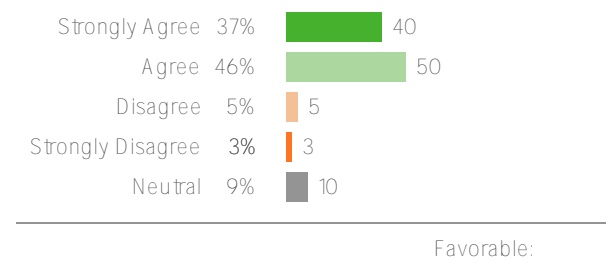

108 responses

District average: Washington Elementary School District